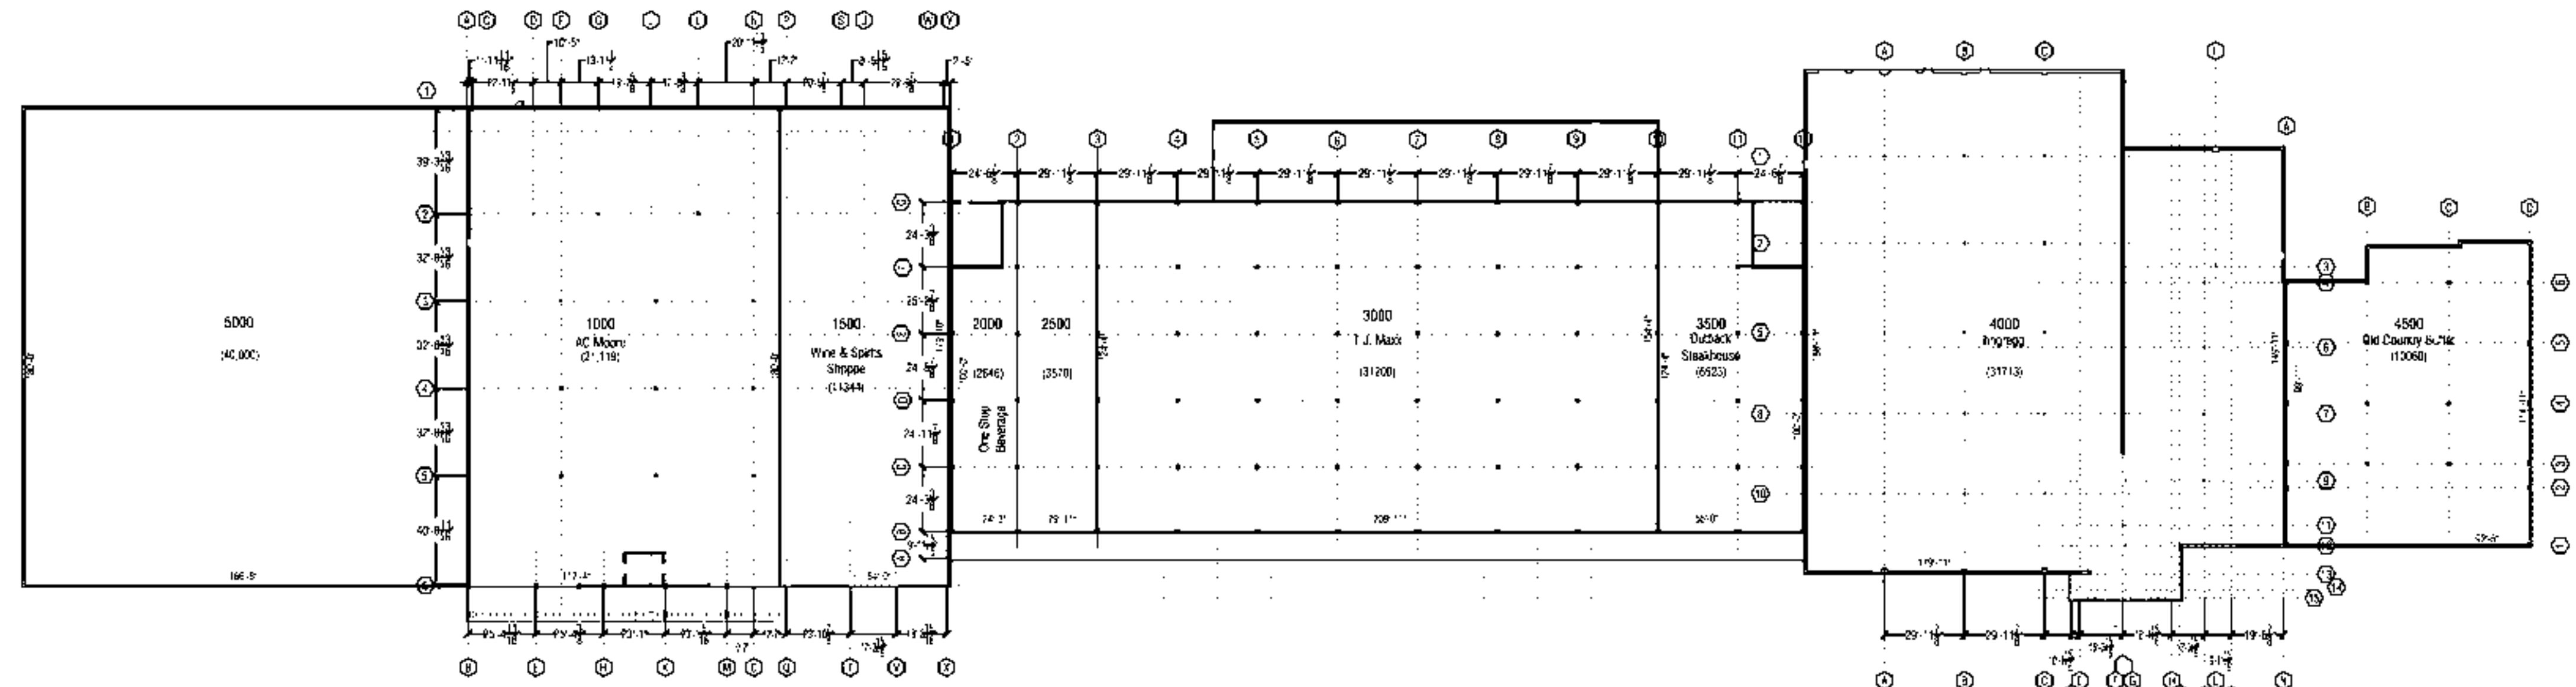

BERKSHIRE WEST