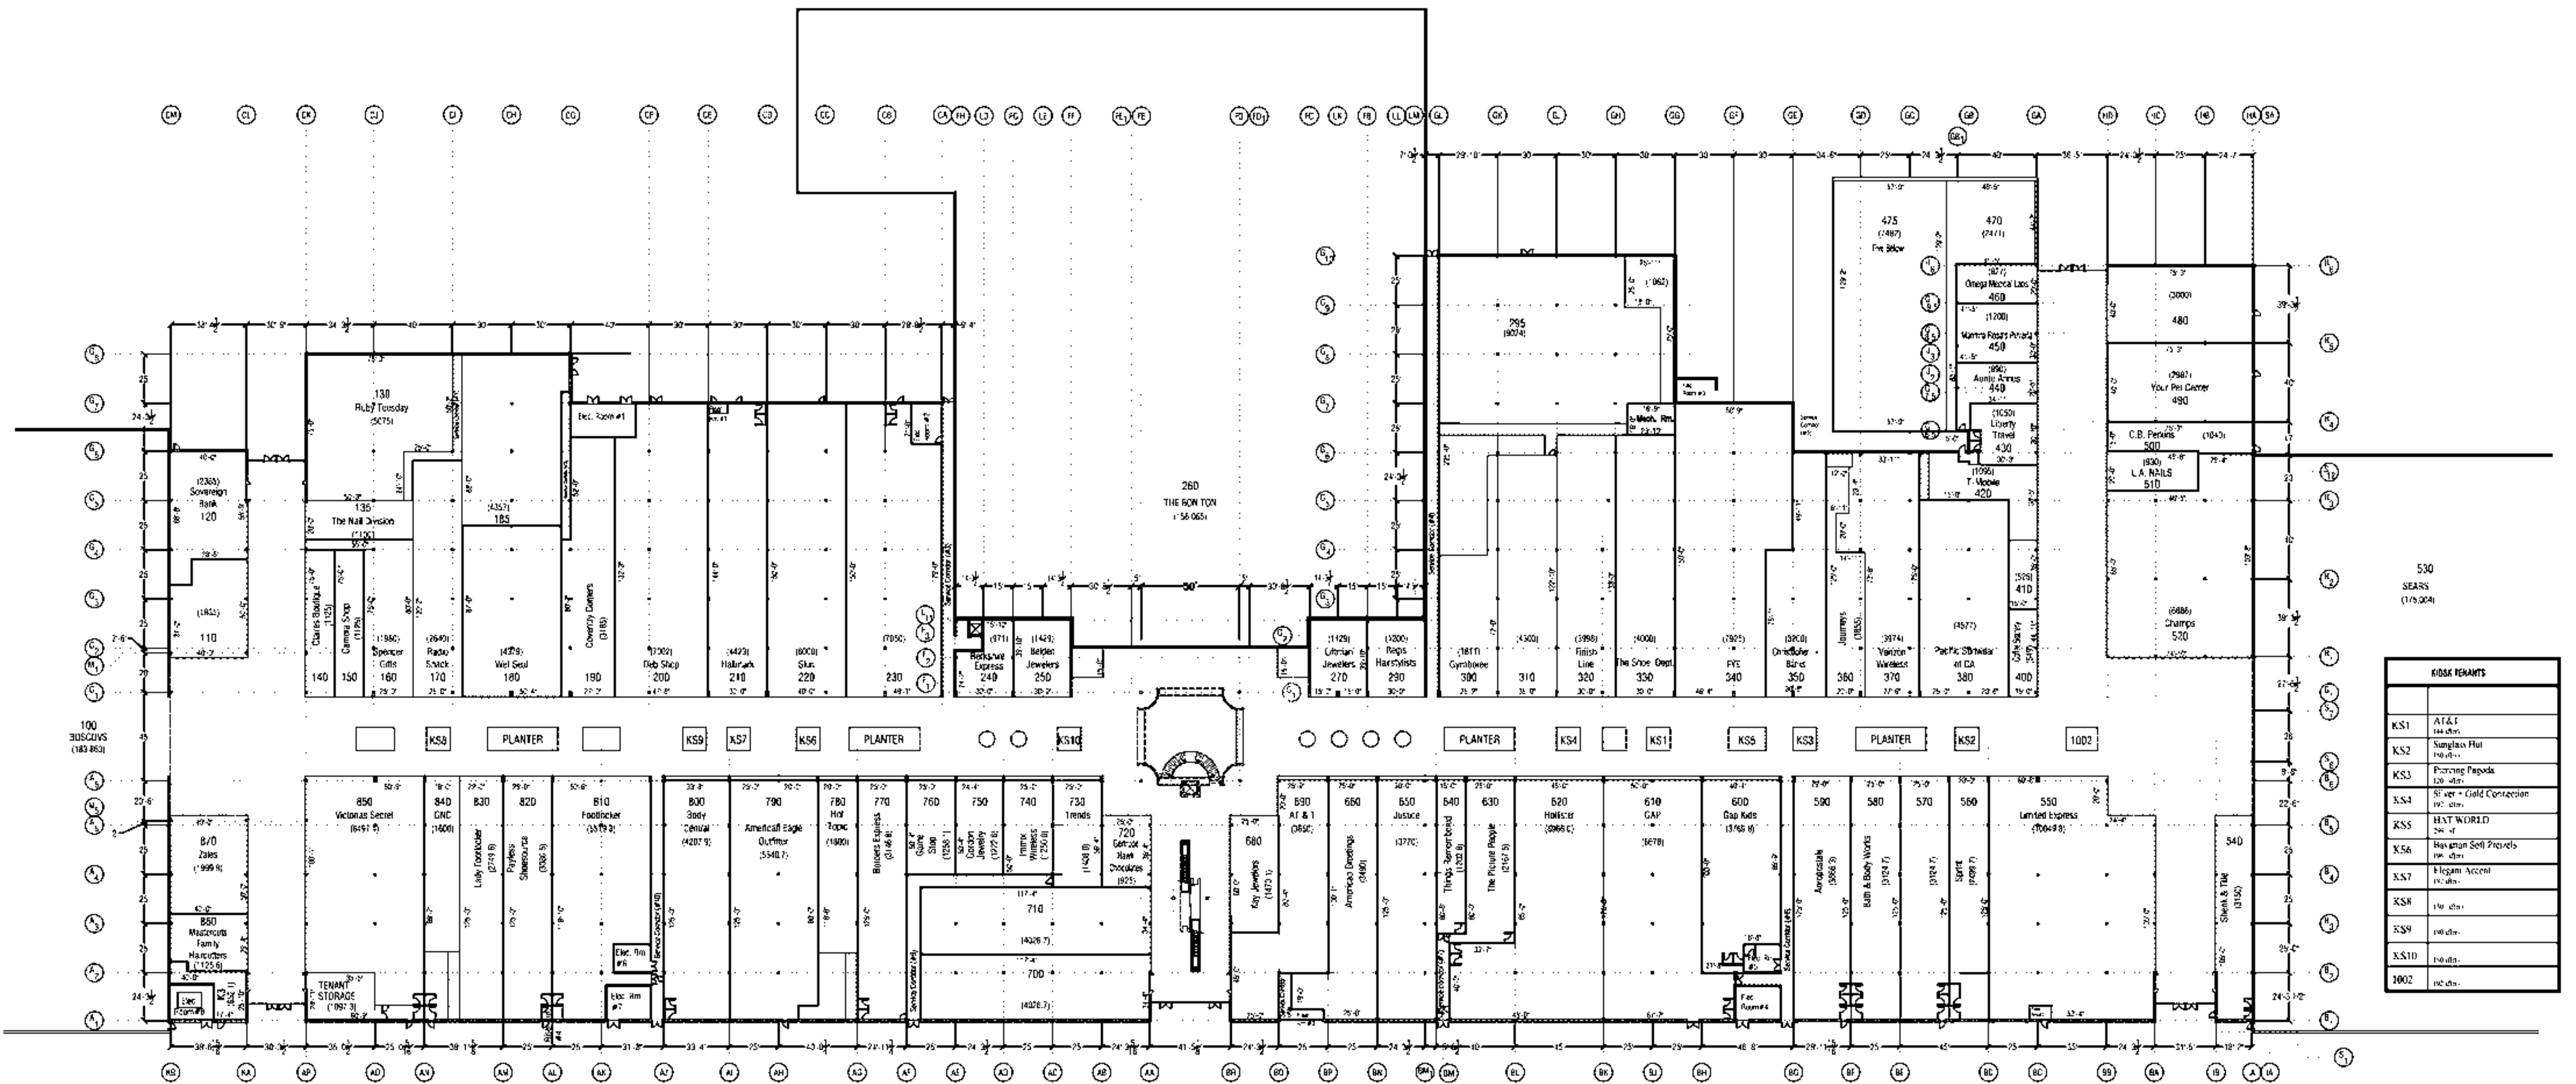

FOOD COURT

BERKSHIRE WEST

MAIN MALL

KIDEX REMARKS	
KS1	AT&T
KS2	Samuel's Hat
KS3	Porcing Pagoda
KS4	Star - Gold Connection
KS5	HAT WORLD
KS6	Haganan Soft Pretzels
KS7	Haganan Accents
KS8	1st flr.
KS9	1st flr.
KS10	1st flr.
KS11	1st flr.
KS12	1st flr.

LEASING PLAN

LEASED & MANAGED BY ALLIED PROPERTIES

BERKSHIRE MALL

P.O. Box 7189
4737 Concord Pike
Wilmington, DE 19803
302-478-8314
Fax 302-478-0847
www.alliedretailprop.com

MARCH 2010